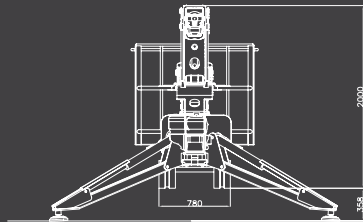

With a massive 9.3-metre horizontal outreach and an incredible 230 kg basket capacity, the Zeus 18.93 is the perfect machine for tree care, hire, building and construction, body corporates, local government or any trade requiring a limited access EWP.

At only 780 mm wide and 2000 mm high, the Zeus 18.93 can enter limited access worksites with ease.

Auto levelling, track widening and radio remote control are just some of the standard features, plus a world-first option of dual petrol/lithium-ion power source is available as an option.

Transport Weight: 2200 kg

Functionality Weight: 230 - 120 kg

Horizontal Outreach: 9.3 metres

Vertical Reach: 18 metres

Popular Choice for:

- Arborists
- Body corporates
- Local government

Working Height	18 m
Max Outreach	9.3 m/120 kg 8.0 m/200 kg 7.5 m/230 kg
Load Capacity [Operators]	230 kg [2 people]
Basket in Aluminium, Detachable	1300 x 700 x 1100 mm
Total Weight	2200 kg
Turret Rotation	340° non continue
Basket Rotation [Option]	180°
Jib Working Angle	-100°/10°
Max Translation Speed	1.5 km/h
Gradeability	28%