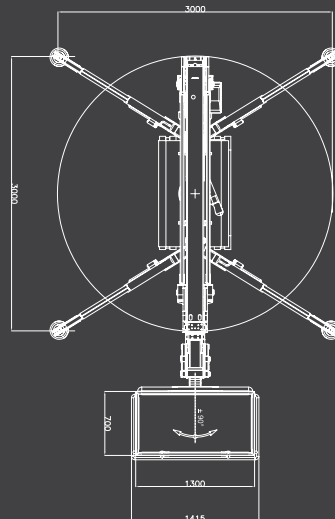

With a massive 9.3-metre horizontal outreach and an incredible 230 kg basket capacity, the Zeus 18.93 is the perfect machine for tree care, hire, building and construction, body corporates, local government or any trade requiring a limited access EWP.

At only 780 mm wide and 2000 mm high, the Zeus 18.93 can enter limited access worksites with ease.

Auto levelling, track widening and radio remote control are just some of the standard features, plus a world-first option of dual petrol/lithium-ion power source is available as an option.

Transport Weight: 2200 kg

Functionality Weight: 230 - 120 kg

Horizontal Outreach: 9.3 metres

Vertical Reach: 18 metres

Popular Choice for:

- Arborists
- Body corporates
- Local government

Working Height	18 m
Max Outreach	9.3 m/120 kg 8.0 m/200 kg 7.5 m/230 kg
Load Capacity [Operators]	230 kg [2 people]
Basket in Aluminium, Detachable	1300 x 700 x 1100 mm
Total Weight	2200 kg
Turret Rotation	340° non continue
Basket Rotation [Option]	180°
Jib Working Angle	-100°/10°
Max Translation Speed	1.5 km/h
Gradeability	28%