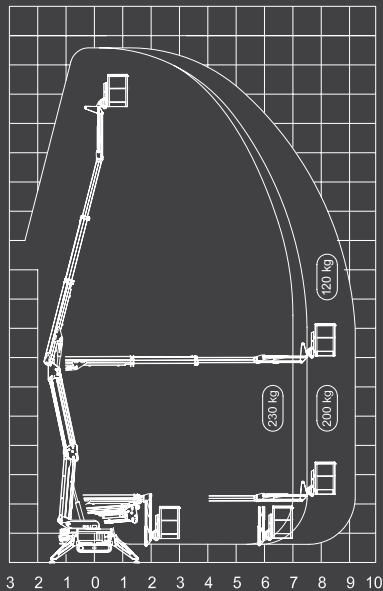

With a massive 9.3-metre horizontal outreach and an incredible 230 kg basket capacity, the Zeus 18.93 is the perfect machine for tree care, hire, building and construction, body corporates, local government or any trade requiring a limited access EWP.

At only 780 mm wide and 2000 mm high, the Zeus 18.93 can enter limited access worksites with ease.

Auto levelling, track widening and radio remote control are just some of the standard features, plus a world-first option of dual petrol/lithium-ion power source is available as an option.

Transport Weight: 2200 kg

Functionality Weight: 230 - 120 kg

Horizontal Outreach: 9.3 metres

Vertical Reach: 18 metres

Popular Choice for:

- Arborists
- Body corporates
- Local government

Working Height	18 m
Max Outreach	9.3 m/120 kg 8.0 m/200 kg 7.5 m/230 kg
Load Capacity [Operators]	230 kg [2 people]
Basket in Aluminium, Detachable	1300 x 700 x 1100 mm
Total Weight	2200 kg
Turret Rotation	340° non continue
Basket Rotation [Option]	180°
Jib Working Angle	-100°/10°
Max Translation Speed	1.5 km/h
Gradeability	28%